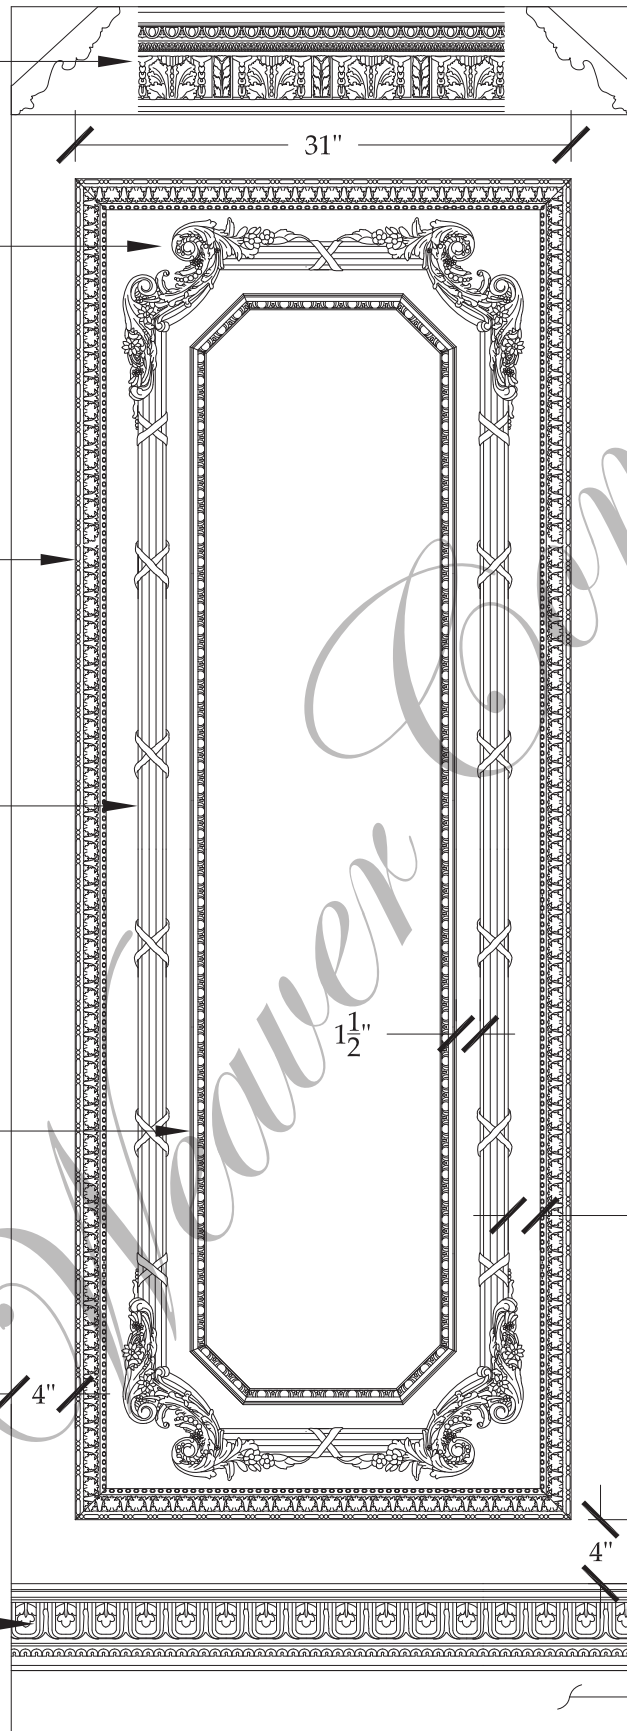

PLAS 839 M CROWN  
MOULDING  
6-3/4"P x 6-3/4"H x 86"L

RMF 2028 LEFT & RIGHT  
LOUIS XV CORNER  
13-5/8"H x 14-5/8"W x 1"D

RMF 1029  
FINE ACANTHUS LEAF  
1-15/16"W x 7/8"D x 92"L

RMF 1013 C  
REED & CROSS RIBBON  
1-3/4"W x 5/8"D x 92"L

RMF 1194  
SMALL EGG 'N DART  
1"W x 9/16"D x 92"L

RMF 824 B MING BASE  
5-7/16"W x 1"D x 91"L

WALL HEIGHT  
108" (9 FT.)

2"

1 1/2"

4"

4"

4" X 1" WOOD  
BASEBOARD  
BY OTHERS

SCALE: 1" = 1'

*J.P. Weaver Company*

FAX: (818) 500-1798 941 AIR WAY GLENDALE, CALIFORNIA, 91201 TEL: (818) 500-1740  
WWW.JPWEAVER.COM & design@jpweaver.com

Panel Corner Design #4  
RMF 2028 Corner, PLAS  
839M Crown & 824B Base